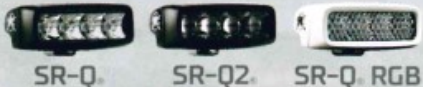

SR-Q SERIES

Compact wide configuration allows light to fit almost anywhere.