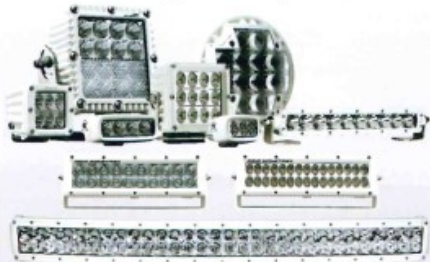

MARINE SERIES

Corrosion inhibitor coating & UV-Resistant powder coat.