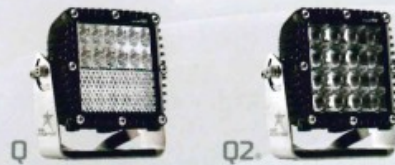

Q-SERIES™

Equivalent to 4 Duallys/D2s packed into 1 powerful heavy duty light.