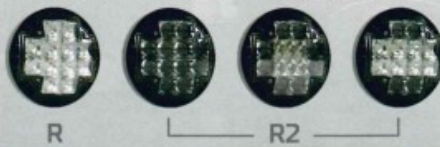

PAR 46 RETROFIT

Works perfectly as a spotlight or in a fog light position.